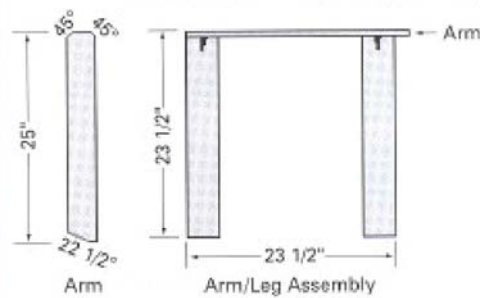

Chattahoochee Chair

Lumber

- ▲ (7) 1"x4" - 8' [4' waste]
- or
- ▲ (5) 1"x4" - 8' and
- ▲ (1) 1"x4" - 12' [4' waste]

Hardware as required

Chair Back Variations

WOLMANIZED®

OUTDOOR® WOOD