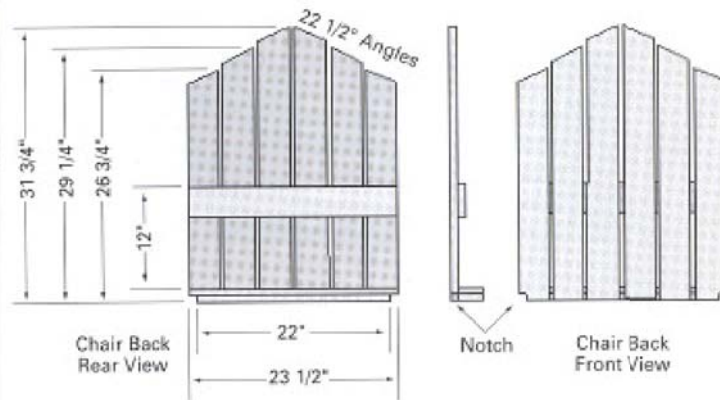

Chattahoochee Chair

Lumber

- ▲ (7) 1"x4" - 8' [4' waste]
- or
- ▲ (5) 1"x4" - 8' and
- ▲ (1) 1"x4" - 12' [4' waste]

Hardware as required

Chair Back Variations

WOLMANIZED®

OUTDOOR® WOOD